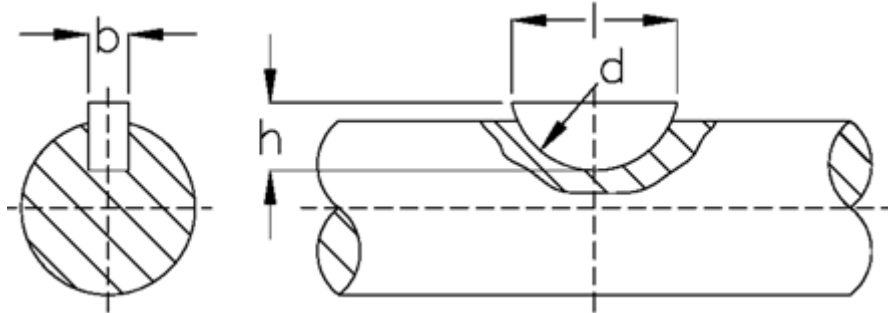

Article number: 09010220

Description: KLEE Woodruff key 2x2,6 DIN 6888

## Measures

---

$b = 2.0$

$d = 7$

$h = 2.6$

$l = 6.76$